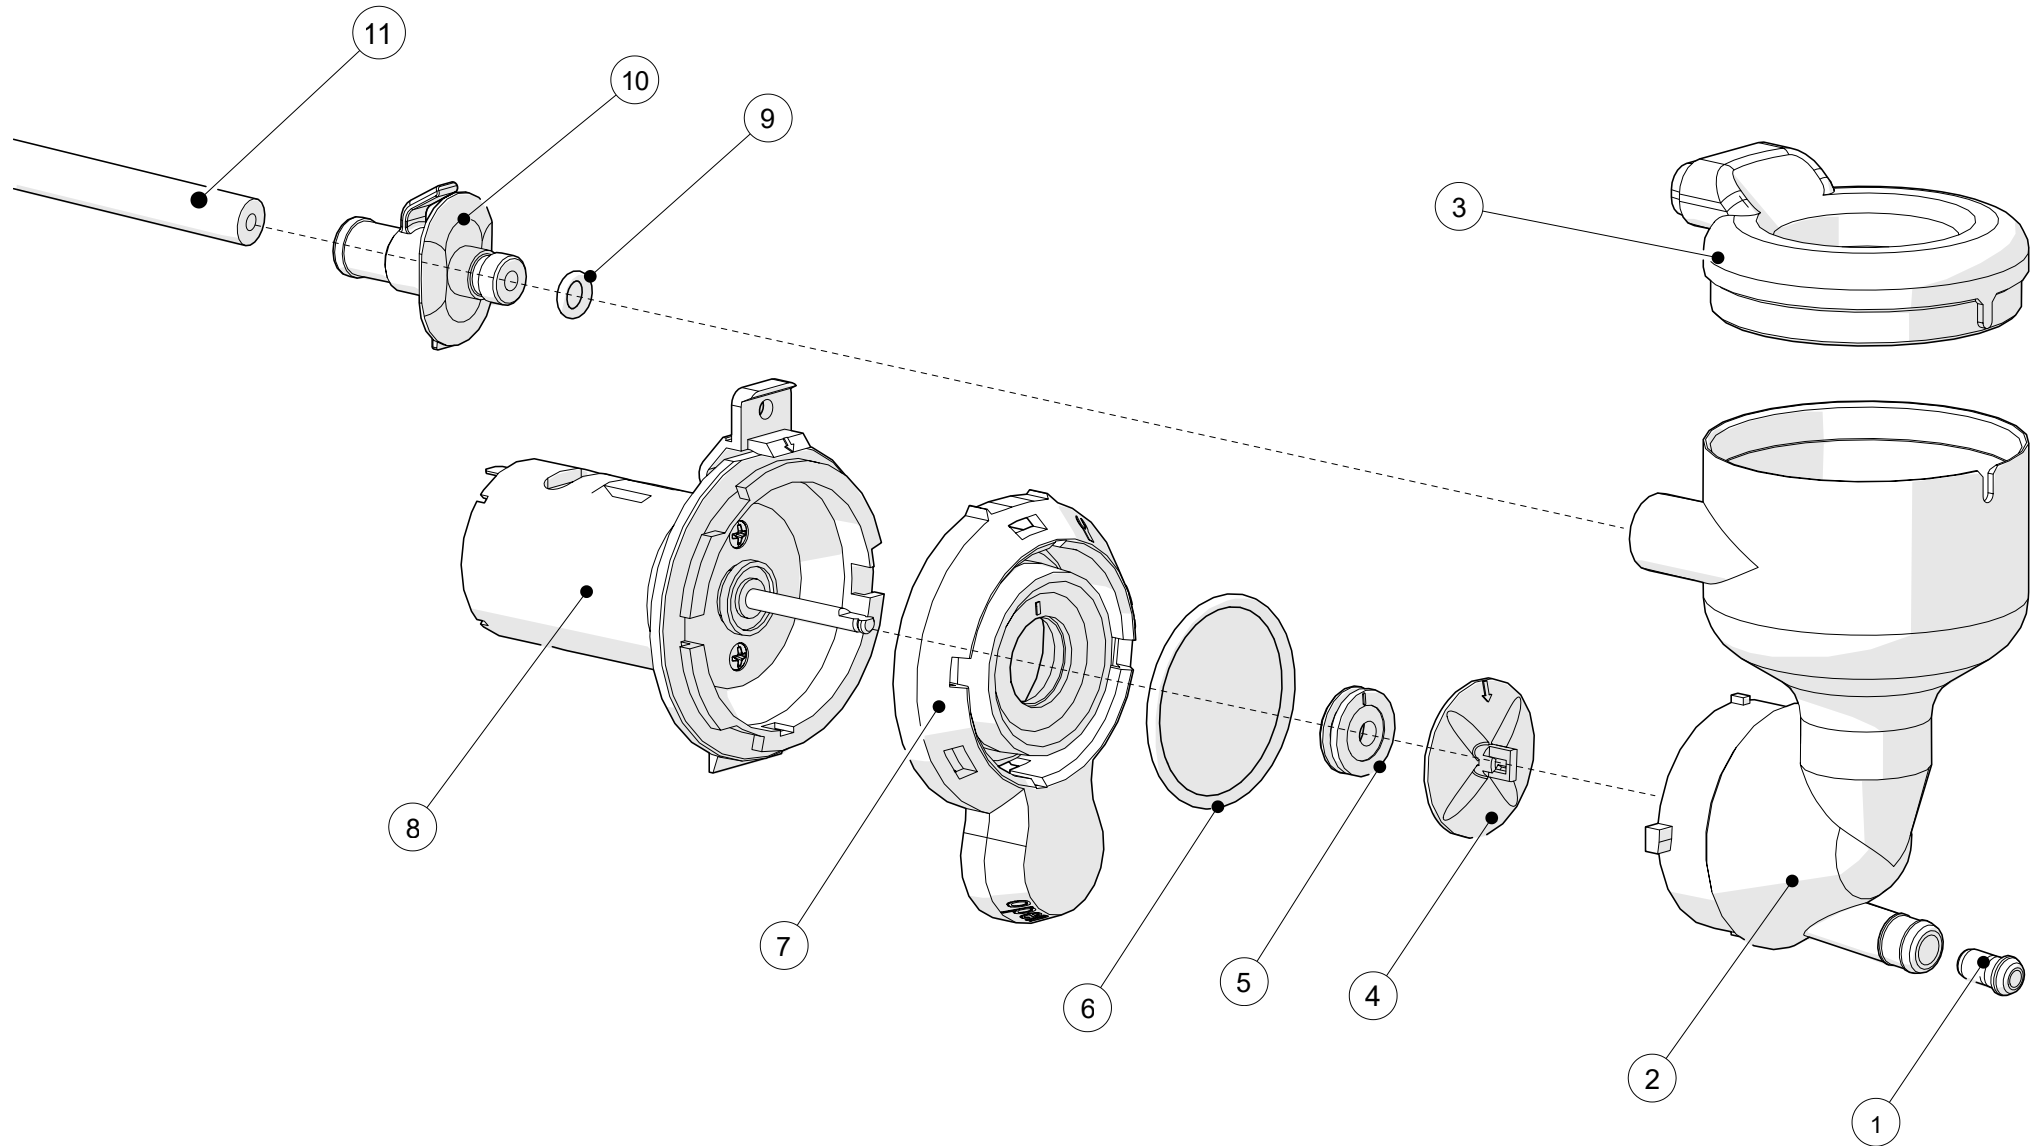

Mixer system

Mixing system

Nr. No.	Code	Omschrijving	Description
1	KS-07940	Uitloop adapter	Outlet adaptor
2	KS-07820	Mixer kom	Mixing bowl
3	KS-07830	Afzuigring	Suction ring
4	KS-07840	Mixer schoep	Mixing paddle
5	KS-07850	Asafdichting (los)	Shaft seal (separate)
6	KS-04540	O-ring (los)	O-ring (seperate)
7	KS-07870	Mixer blokkeerring (incl. afdichtingen)	Mixer locking ring (seals included)
8	MR-00510	Mixer motor	Mixer motor
9	BR-03591	O-ring waterkoppeling	O-ring watercoupling
10	KS-07890	Waterkoppeling	Watercoupling
11	SG-00120	Siliconen slang Ø6xØ10	Silicon hose Ø6xØ10