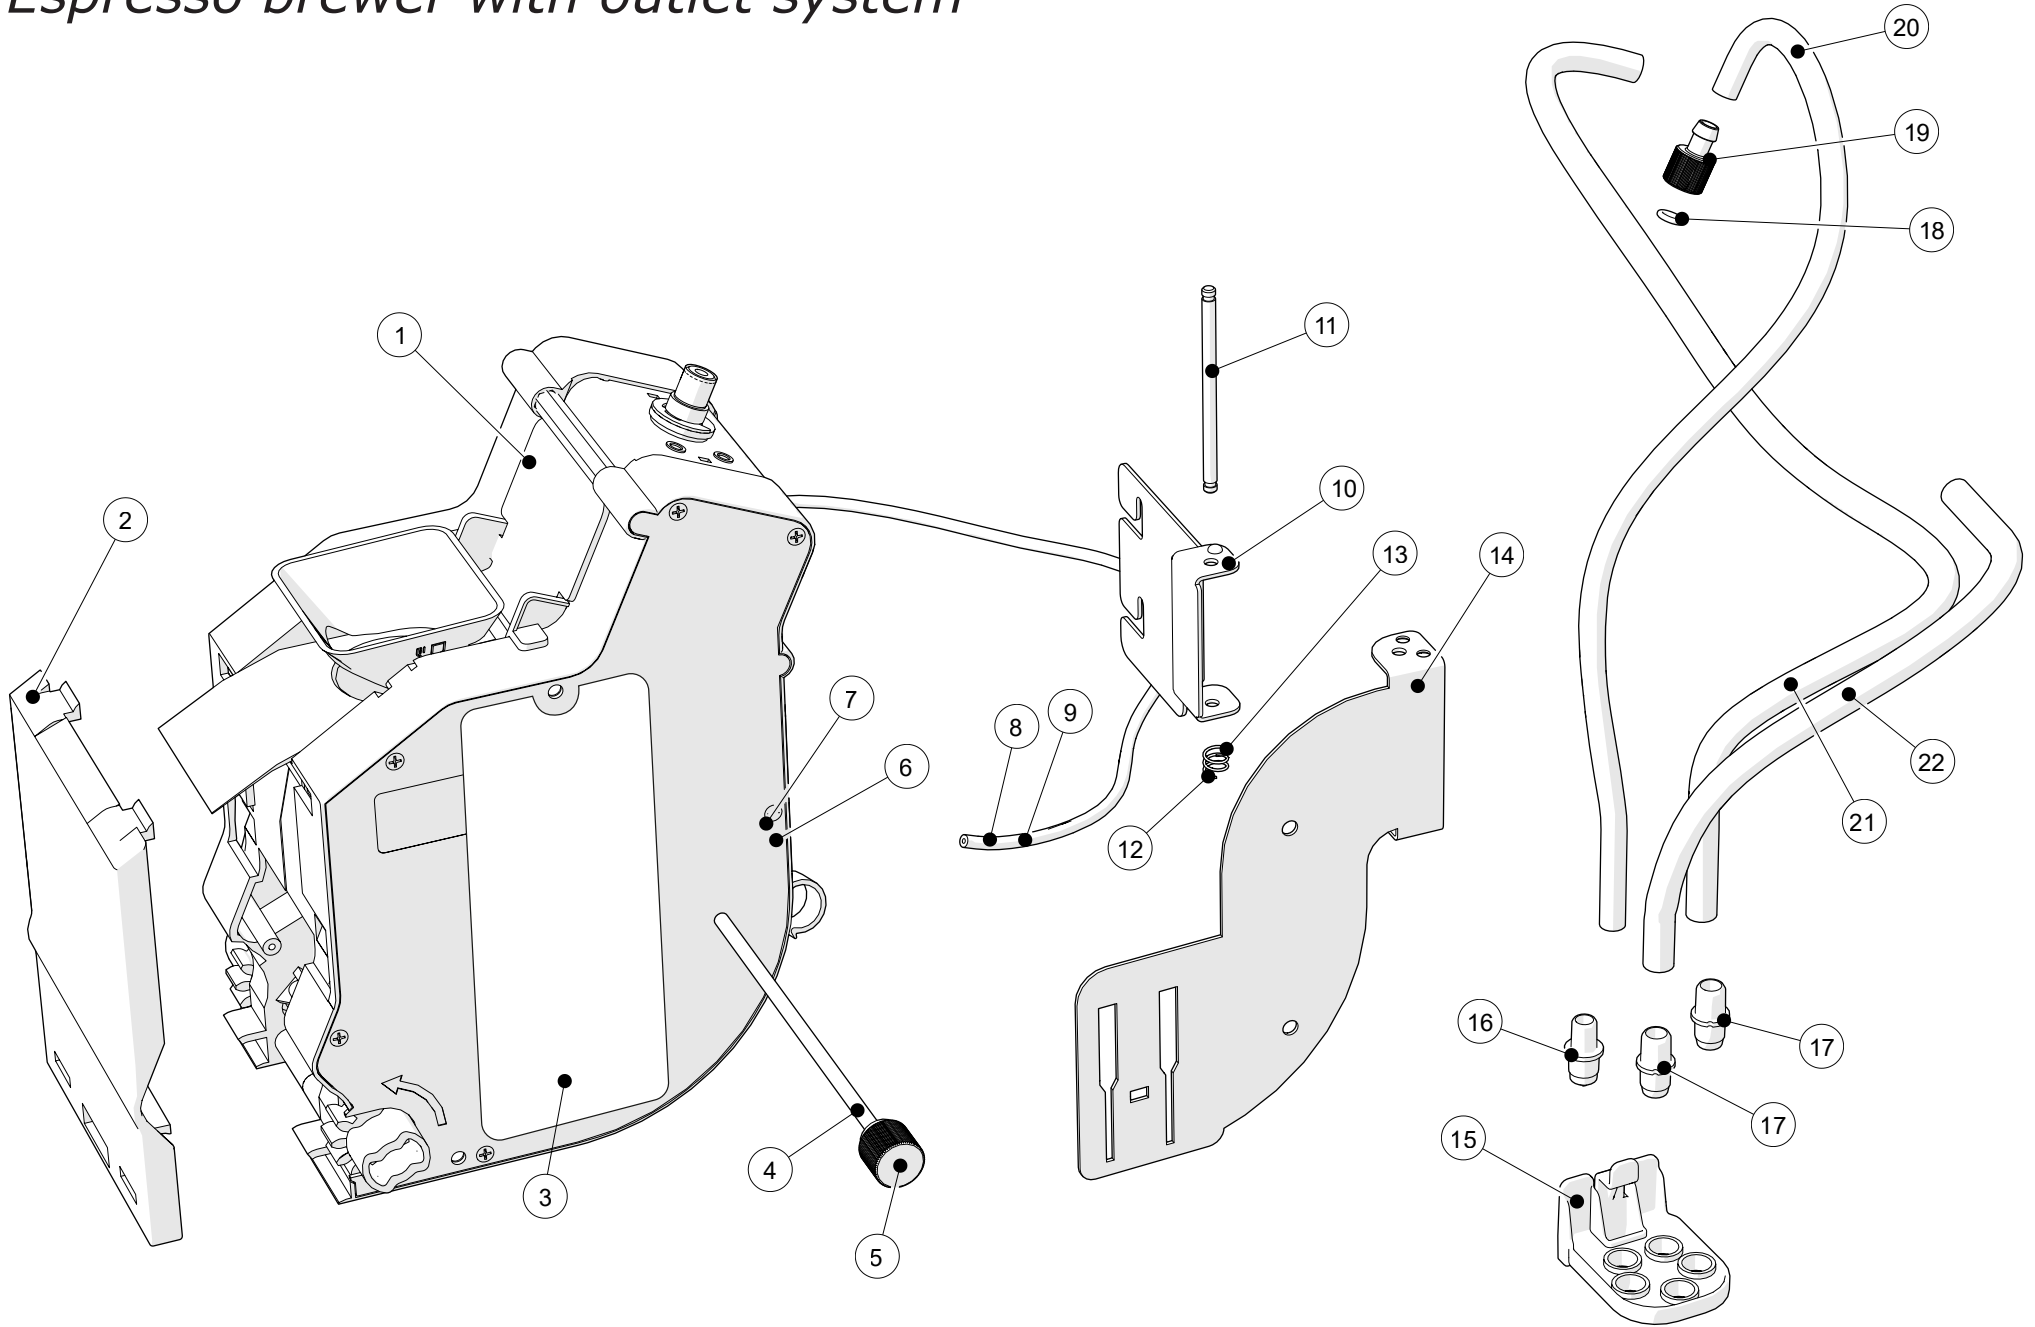

Espresso brewer met uitloop systeem

Espresso brewer with outlet system

Nr. No.	Code	Omschrijving	Description
1	BREW-0430	Espresso brewer 37 mm MBE01	Espresso brewer 37 mm MBE01
2	BR-03520	Espresso brewer blindplaat	Espresso brewer cover
3	TP-05169	Instructiesticker espresso brewer	Instruction sticker espresso brewer
4	KS-08250	Siliconen vulring	Silicon spacer
5	BR-03890	Brewer fixeer pen	Brewer fixation pin
6	KS-07340	O-ring	O-ring
7	BM-07570	Insteekkoppeling	Insteekkoppeling
8	SG-00680	Siliconen slang 5x9 (per meter)	Silicon hose 5x9 (per meter)
9	SG-00600	PTFE slang Ø4xØ2 (per meter)	PTFE hose Ø4xØ2 (per meter)
10	PW-16631	Uitlooparm vast deel	Outlet bracket fixed part
11	DW-02110	Uitlooparm scharnierpen	Outlet bracket hinge pin
12	VR-00880	Drukveer	Compression spring
13	BM-07850	Asborgring	Axle Locking ring
14	PW-16641	Uitlooparm scharnierdeel	Outlet bracket hinged part
15	KS-08100	Uitloop basis	Outlet base
16	KS-08110	Uitloop pijp koffie	Outlet pipe coffee
17	KS-08120	Uitloop pijp melk/cacao/water	Outlet pipe milk/cacao/water
18	KS-07340	O-ring	O-ring
19	DW-02120	Slangkoppeling brewer	Hose coupling brewer
20	SG-00680	Siliconen slang naturel 5x9 (per meter)	Silicon hose natural 5x9 (per meter)
21	SG-00120	Siliconeslang 6x10 mm (per meter)	Silicon hose 6x10 mm (per meter)
22	SG-00120	Siliconeslang 6x10 mm (per meter)	Silicon hose 6x10 mm (per meter)