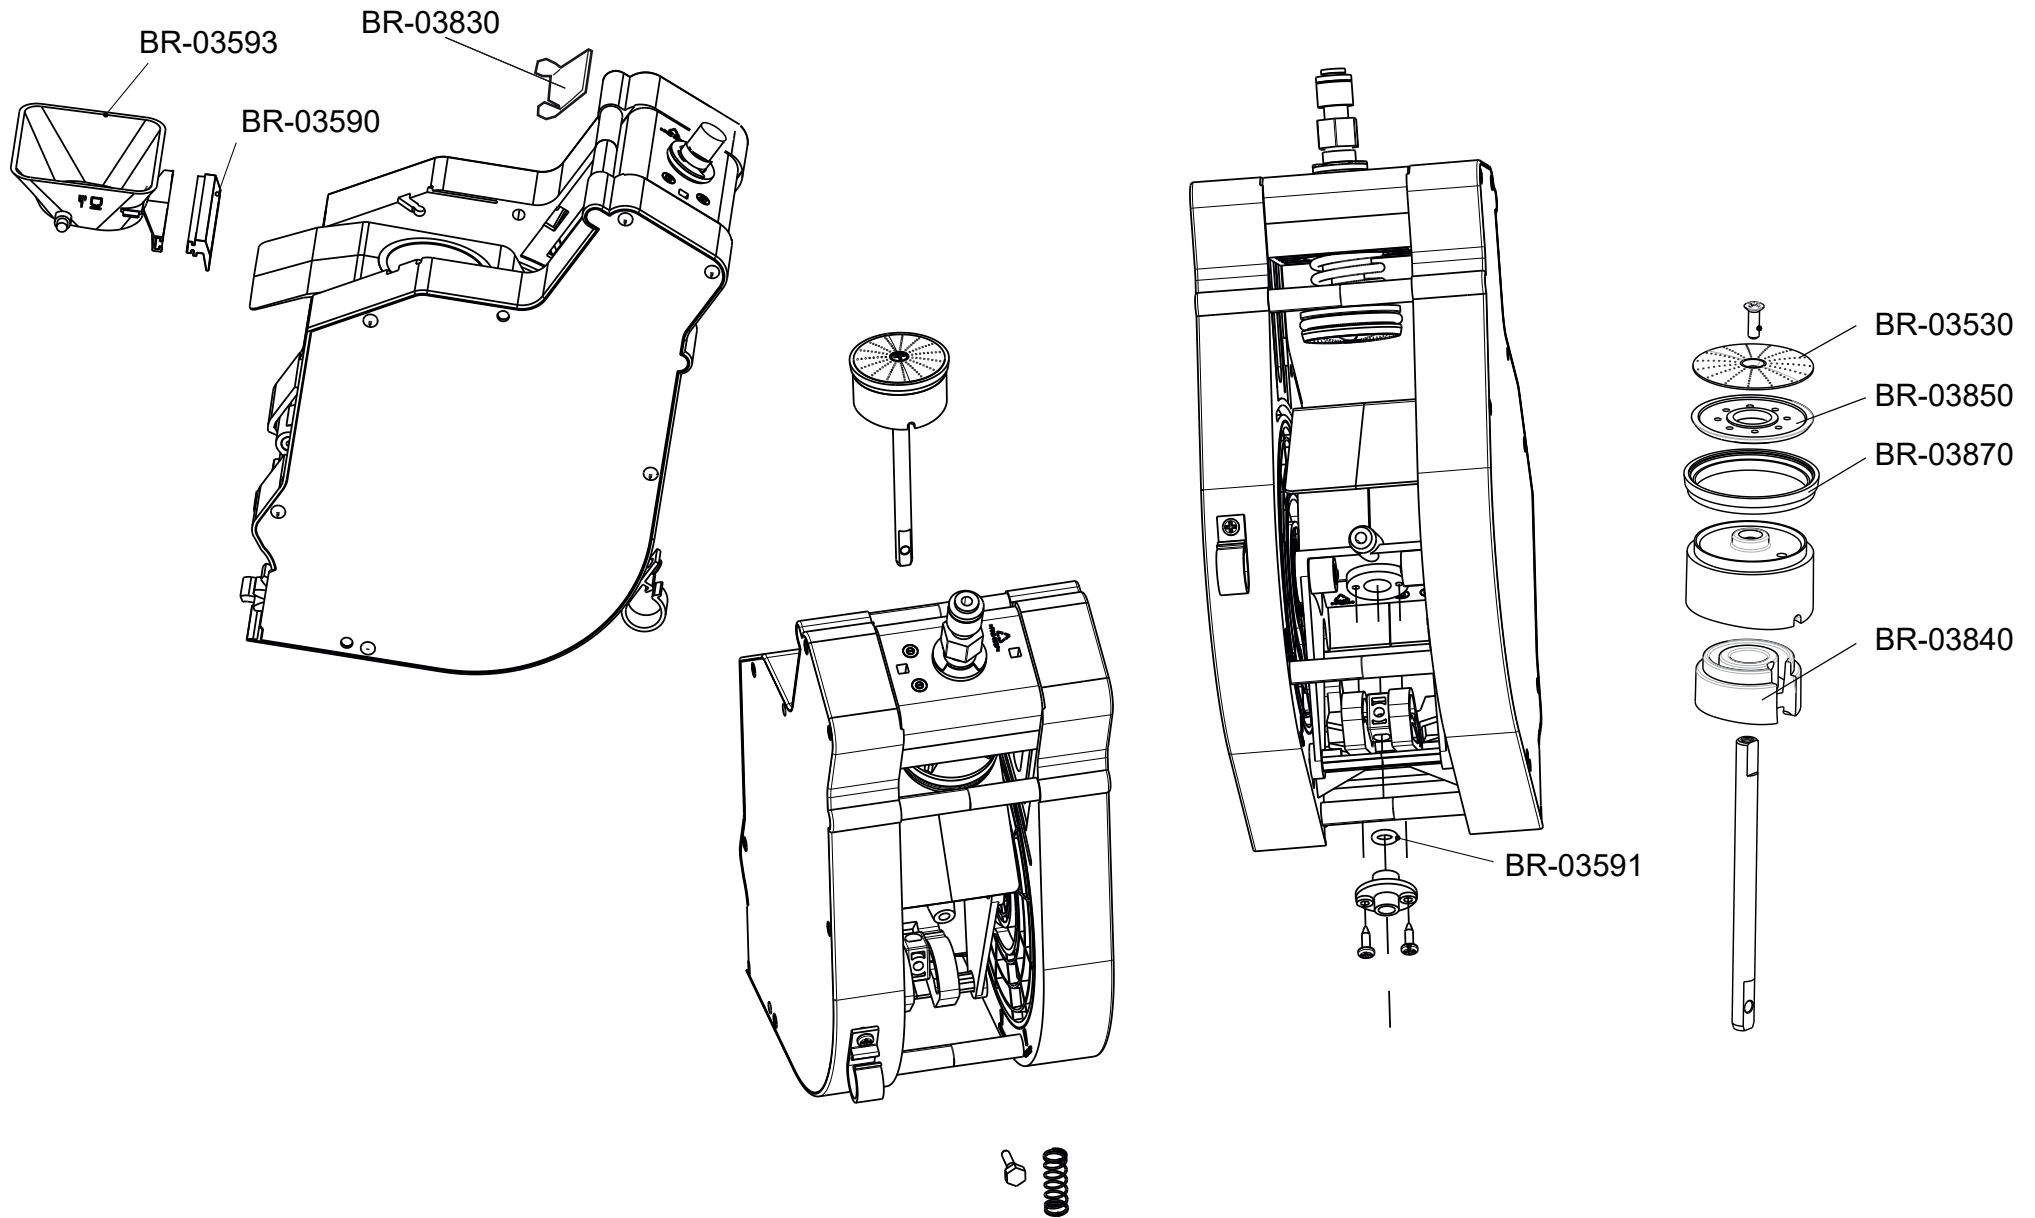

Espresso brewer interne delen (1)

Espresso brewer internal parts (1)

Nr. No.	Code	Omschrijving	Description
1	BR-03593	Espresso brewer trechter	Espresso brewer funnel
2	BR-03590	Trechter vegeer	Funnel wiper
3	BR-03830	Achterplaat	Back plate
4	BR-03591	O-ring onderas	O-ring bottom axle
5	BR-03530	Espresso brewer zeef	Espresso brewer filter
6	BR-03850	Vulring onderfilter	Filter bottom spacer
7	BR-03870	Dichting uitstoter	Ejector seal
8	BR-03840	Vulblok uitstoter	Ejector filler block